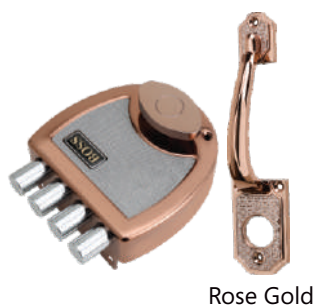

Ultra SuperBolt 1CK With Classic Pull Handle

New Code	Code	Finish	Features	Keys	Security	Pcs/ Carton	MRP
S7401AB	9908	AB	Inside Knob (1CK) Four Heavy Deadbolts Classic Pull Handle	4 Keys	17 Pin Cylinder & Ultra Key	15	3675
S7401SN	9909	Satin				15	3975
S7401RG	9916	Rose Gold				15	4375
S7401JB	9917	Jet Black				15	4375
S7401WHAB	-	AB	Inside Knob (1CK) Four Heavy Deadbolts Without Classic Pull Handle	4 Keys	17 Pin Cylinder & Ultra Key	15	3275
S7401WHSN	-	Satin				15	3575
S7401WHRG	-	Rose Gold				15	3975
S7401WHJB	-	Jet Black				15	3975