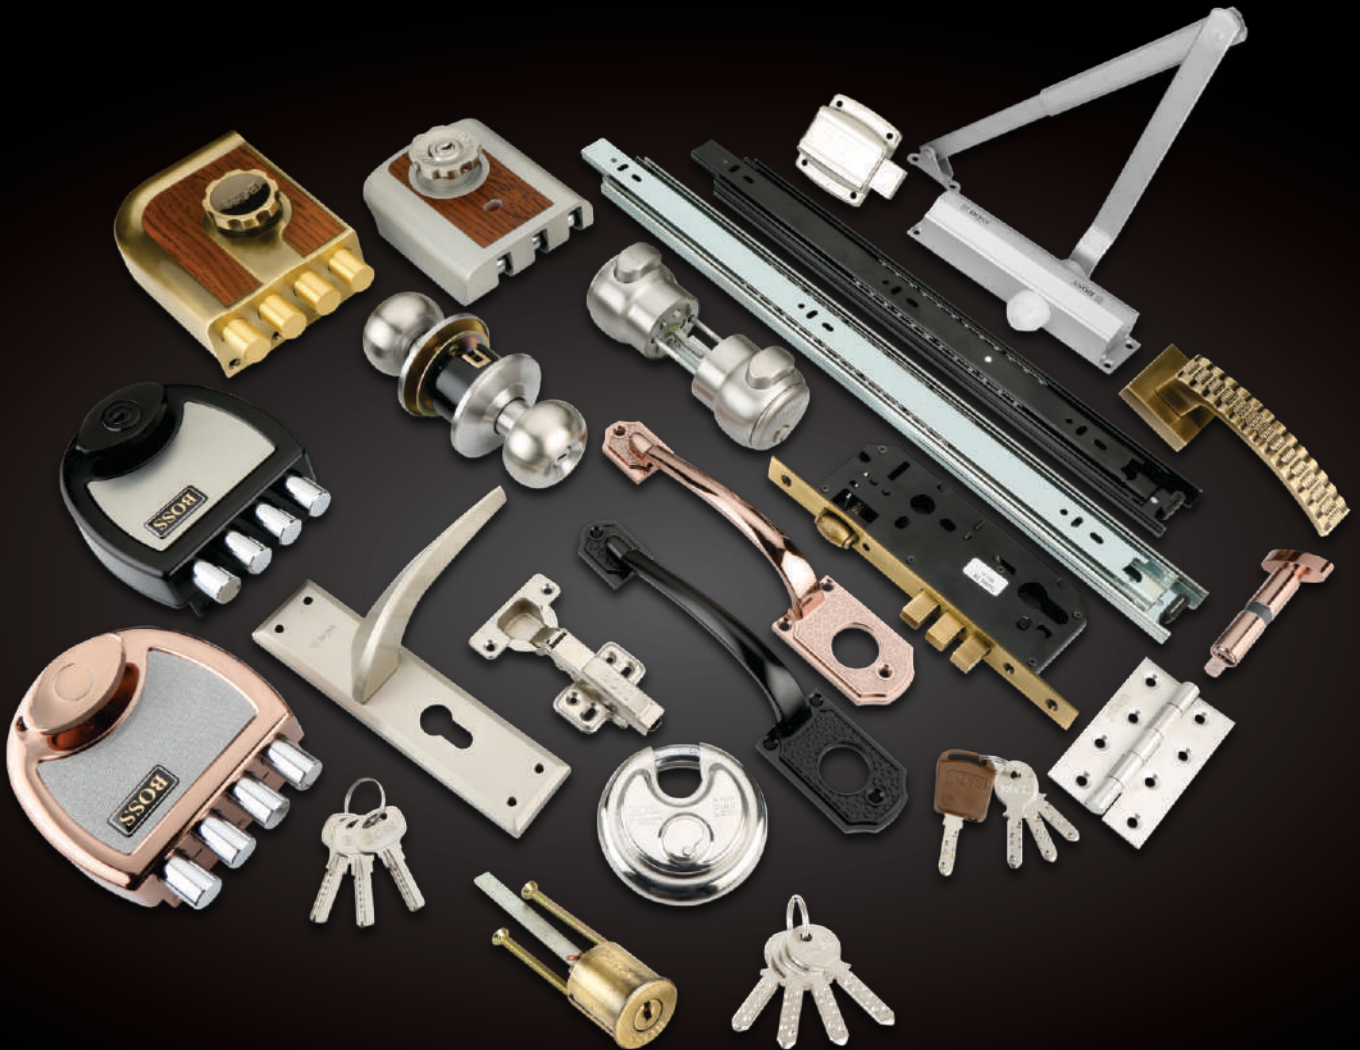

BOSS[®] LOCKS

DOOR LOCKS & ARCHITECTURAL HARDWARE

MRPLIST
April 2024

www.bosslocks.in

Boss Locks - the India's favorite lock brand!

The "Boss Locks" story began in 2014 with manufacturing of door locks in Brass city of Jamnagar. Since then, Boss Locks has set several benchmarks in the luxury hardware industry- from being the biggest range of Main Door Locks to variety of Architectural Hardware.

Boss Locks is a brand of the V K Industries. From a state-of-the-art manufacturing facility Boss provides locking solutions for homes, offices, industries and the hearts of millions of people in India and around the world for whom 'locks' means Boss.