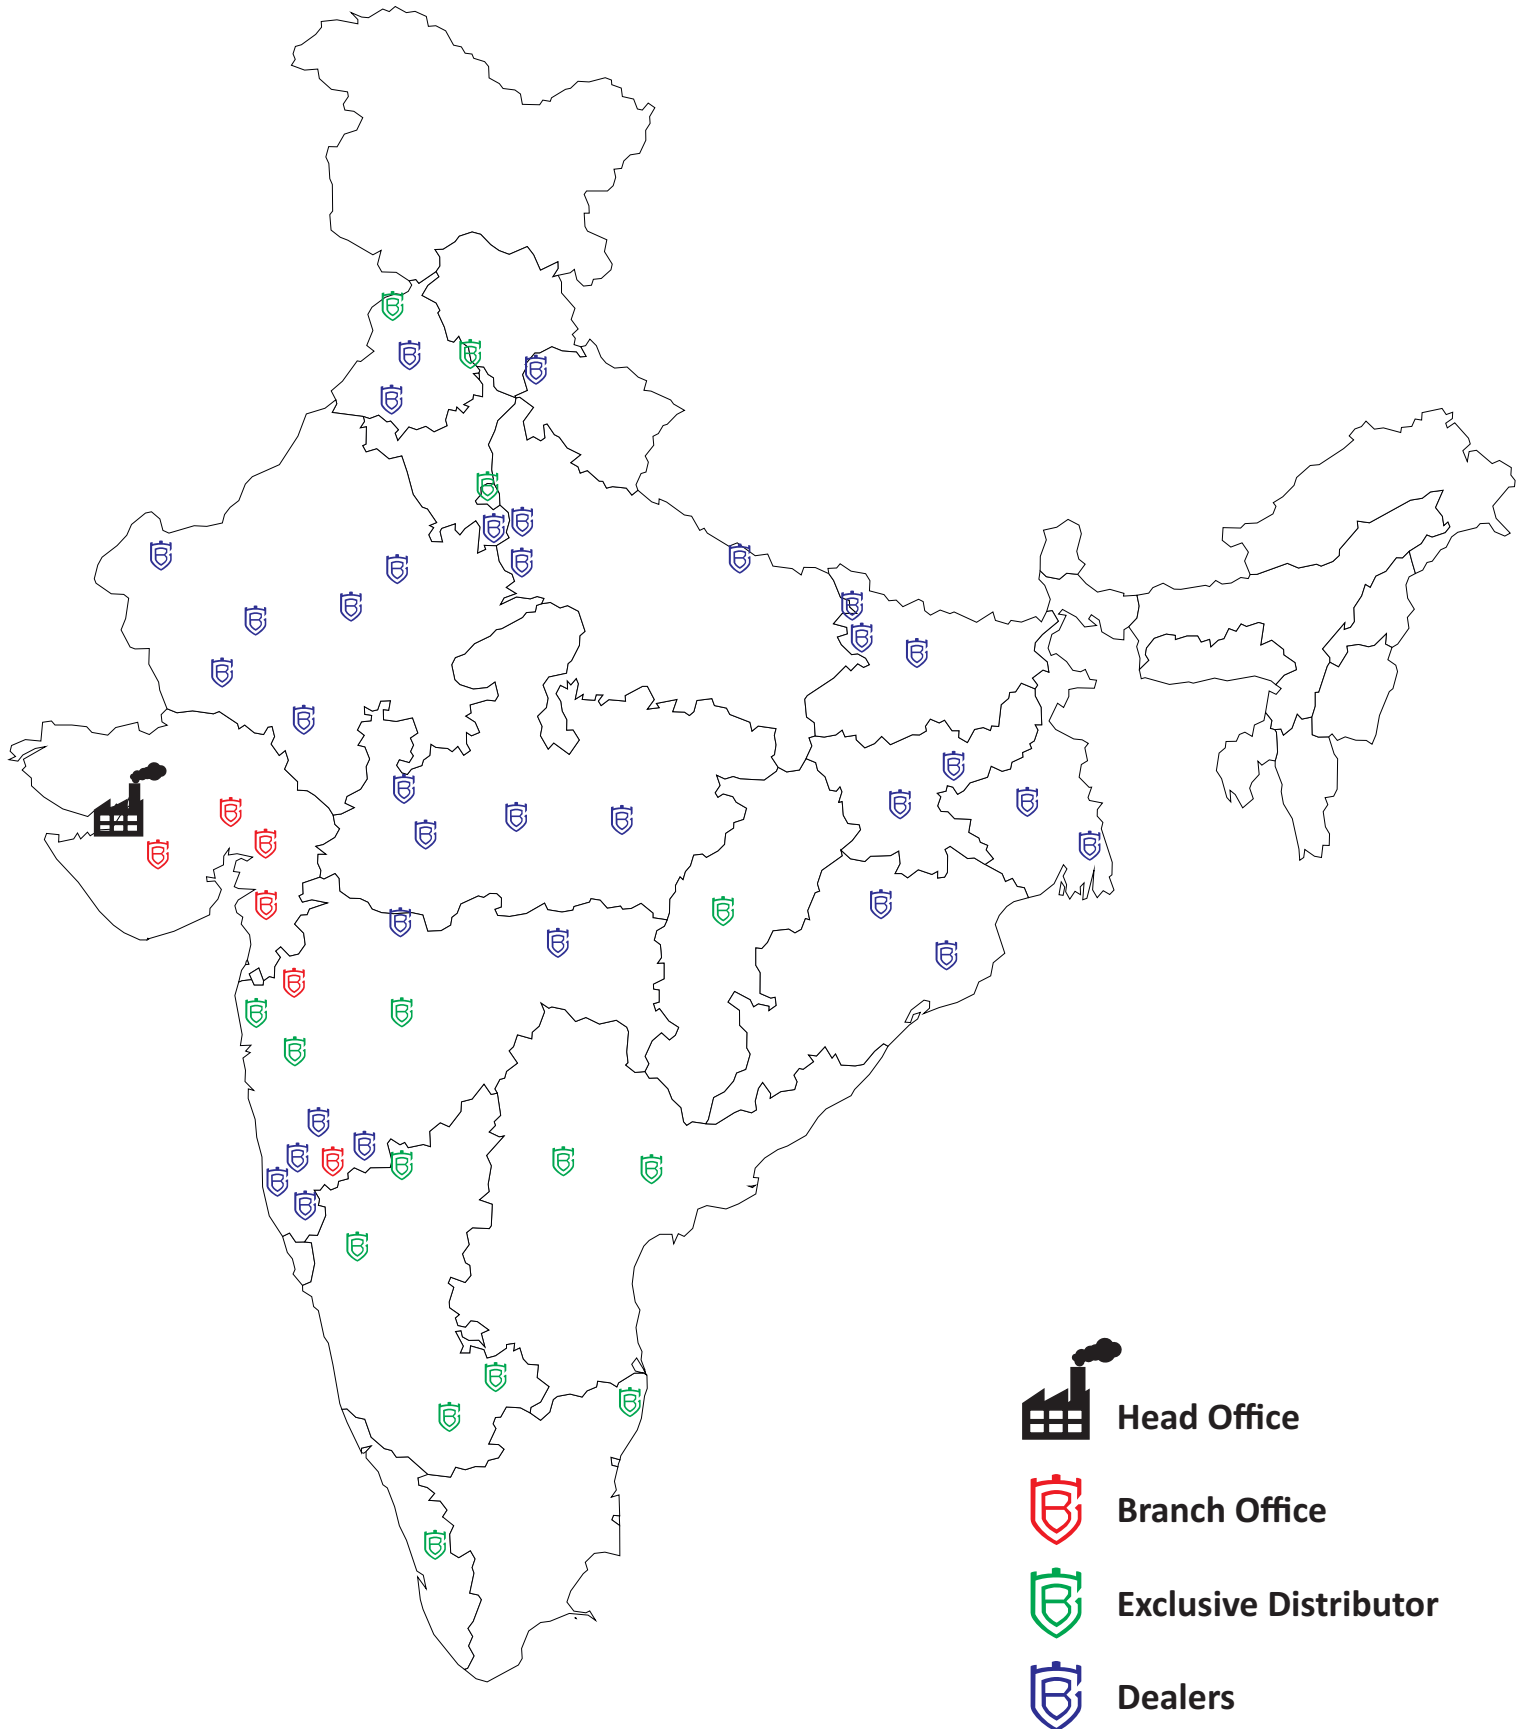

CHANNEL PARTNERS