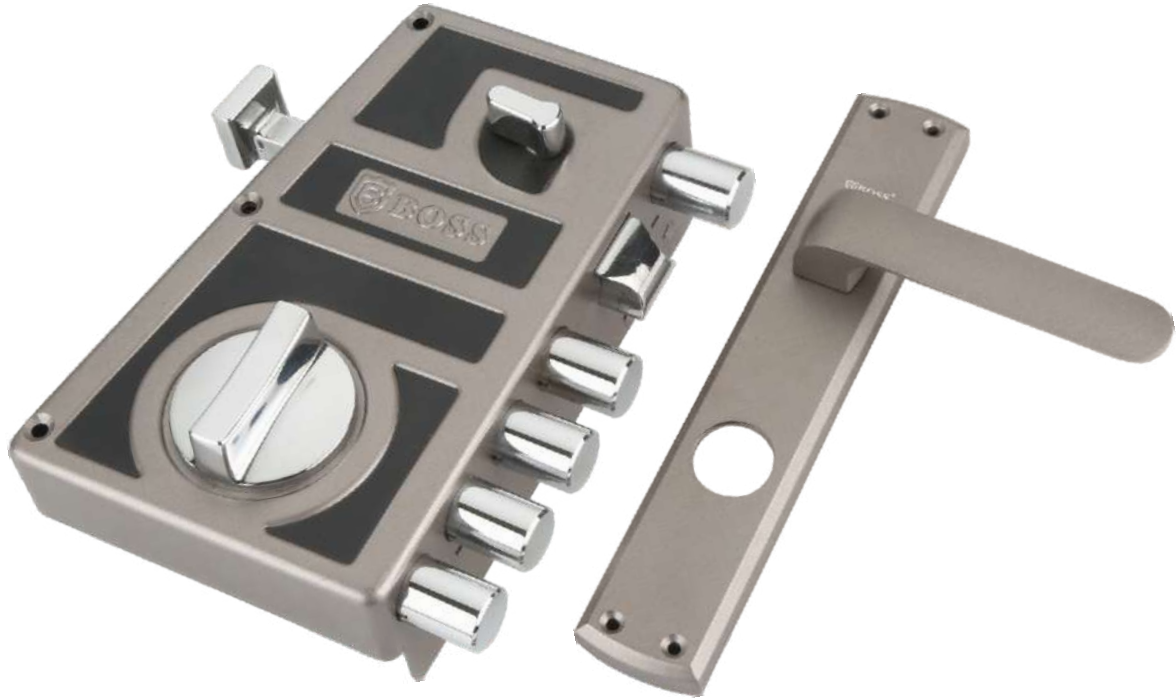

ULTRA TITAN BOLT

Main Door Lock with Mortise Handle

Jet Black

Unbeatable
Security

Outstanding
Look

Interior
Designer's
Choice

15 years
Manufacturing
Warranty

17 Dimple 5 Star Smart Key Technology

Leo 1CK

AB

Leo 2CK

Contents

Ultra Titan Bolt 1CK

Ultra Titan Bolt 1CK (Right Hand Side)

| Code | Finish | Features | Keys | Security | Pcs/ Carton | MRP |
|------------|----------------|--|--------|-----------------------------|-------------|------|
| UTRH7511PS | Premium Silver | Inside Knob (1CK), 4 Deadbolt, Auto Closing Latchbolt & Dead Locking Aldrop with 10" Mortise Plate Handle on outside | 4 Keys | 17 Pin Cylinder & Ultra Key | 10 | 5990 |
| UTRH7511UT | Urban Titanium | | | | 10 | 5990 |
| UTRH7511JB | Jet Black | | | | 10 | 6140 |

Ultra Titan Bolt 1CK (Left Hand Side)

| Code | Finish | Features | Keys | Security | Pcs/ Carton | MRP |
|------------|----------------|--|--------|-----------------------------|-------------|------|
| UTLH7511PS | Premium Silver | Inside Knob (1CK), 4 Deadbolt, Auto Closing Latchbolt & Dead Locking Aldrop with 10" Mortise Plate Handle on outside | 4 Keys | 17 Pin Cylinder & Ultra Key | 10 | 5990 |
| UTLH7511UT | Urban Titanium | | | | 10 | 5990 |
| UTLH7511JB | Jet Black | | | | 10 | 6140 |

Tetrabolt 2CK (Both side key)

| New Code | Code | Finish | Features | Keys | Security | Pcs/ Carton | MRP |
|----------|------|--------|--|-----------|-----------------------------------|-------------|------|
| TT7402AB | 9902 | AB | Lockable Knob (2CK) 20 MM Brass 4 Deadbolts | 4 Keys | 17 Pin Cylinder & Ultra Key | 12 | 5055 |
| TT7402NS | 9903 | NS | | | | 12 | 4945 |