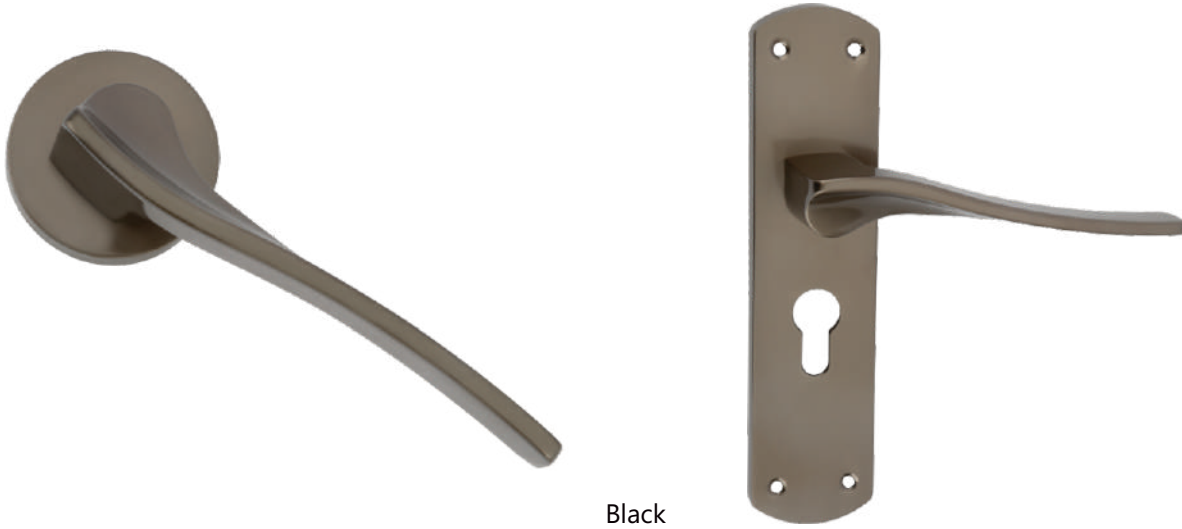

*Rose Handle Combi Sets will come with 45x85 mm lock body and dimple key mortise cylinder

*8" Plate Handle Combi Sets will come with 50x50 mm lock body and dimple key mortise cylinder

*10" Plate Handle Combi Sets will come with 45x85 mm lock body and dimple key mortise cylinder