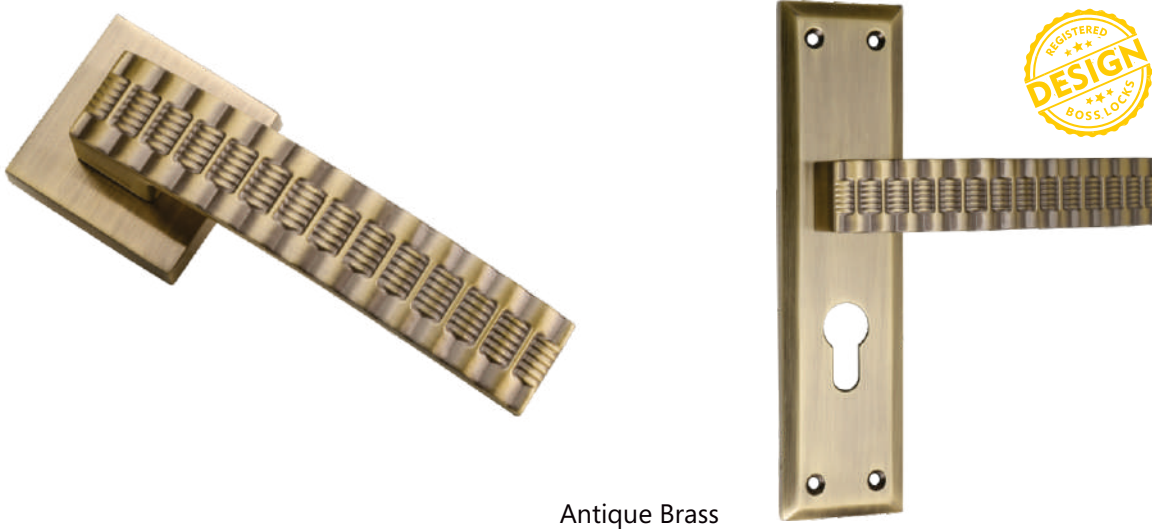

*Rose Handle Combi Sets will come with 45x85 mm lock body and dimple key mortise cylinder

*8" Plate Handle Combi Sets will come with 50x50 mm lock body and dimple key mortise cylinder

*10" Plate Handle Combi Sets will come with 45x85 mm lock body and dimple key mortise cylinder