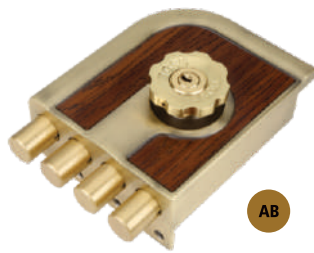

Introducing CYLINDRICAL LOCK

AB

SS

SL

Tetrabolt 1CK

AB

Tetrabolt 2CK

SL

Leo 1CK

AB

Leo 2CK

Contents

Ultra Titan Bolt 1CK

Ultra Titan Bolt 1CK (Right Hand Side)

| Code | Finish | Features | Keys | Security | Pcs/ Carton | MRP |
|------------|----------------|--|--------|-----------------------------|-------------|------|
| UTRH7511PS | Premium Silver | Inside Knob (1CK), 4 Deadbolt, Auto Closing Latchbolt & Dead Locking Aldrop with 10" Mortise Plate Handle on outside | 4 Keys | 17 Pin Cylinder & Ultra Key | 10 | 5990 |
| UTRH7511UT | Urban Titanium | | | | 10 | 5990 |
| UTRH7511JB | Jet Black | | | | 10 | 6140 |

Ultra Titan Bolt 1CK (Left Hand Side)

| Code | Finish | Features | Keys | Security | Pcs/ Carton | MRP |
|------------|----------------|--|--------|-----------------------------|-------------|------|
| UTLH7511PS | Premium Silver | Inside Knob (1CK), 4 Deadbolt, Auto Closing Latchbolt & Dead Locking Aldrop with 10" Mortise Plate Handle on outside | 4 Keys | 17 Pin Cylinder & Ultra Key | 10 | 5990 |
| UTLH7511UT | Urban Titanium | | | | 10 | 5990 |
| UTLH7511JB | Jet Black | | | | 10 | 6140 |

Tetrabolt 2CK (Both side key)

| New Code | Code | Finish | Features | Keys | Security | Pcs/ Carton | MRP |
|----------|------|--------|--|-----------|-----------------------------------|-------------|------|
| TT7402AB | 9902 | AB | Lockable Knob (2CK) 20 MM Brass 4 Deadbolts | 4 Keys | 17 Pin Cylinder & Ultra Key | 12 | 5055 |
| TT7402NS | 9903 | NS | | | | 12 | 4945 |