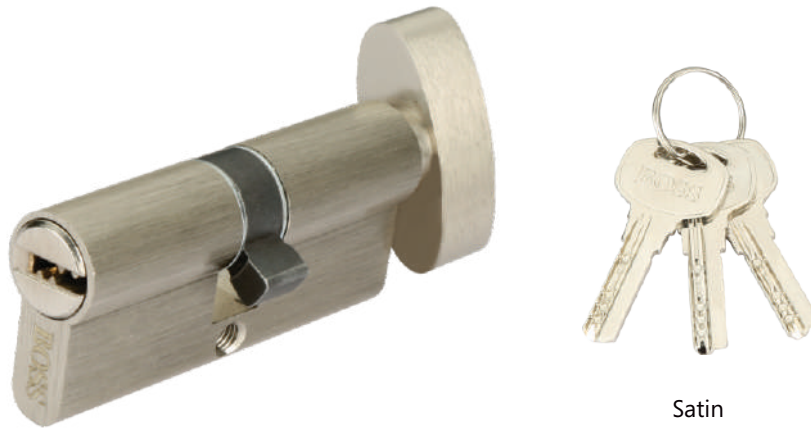

Zinc Mortise Cylinder with Computer Key

Satin

One Side Knob One Side Key (OSK)

New Code	Code	Size	Features	Security	MRP Matt SS	MRP AB	MRP Rose Gold	MRP Glossy Black	MRP Jet Black	Pcs/ Carton
ZCY6061 SS / AB / RG / GB / JB	251	60mm	One Side Knob & One Side Key (1CK)	6 Pin Cylinder with 3 Dimple Key	670	720	745	745	755	45
ZCY7061 SS / AB / RG / GB / JB	252	70mm			720	770	785	785	795	45