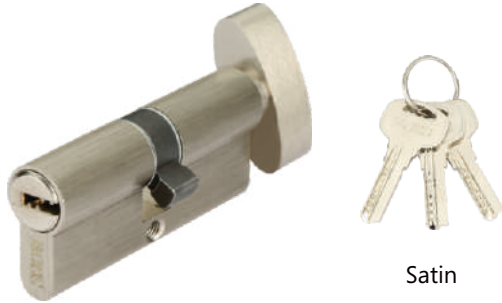

One Side Knob One Side Key (OSK)

Satin