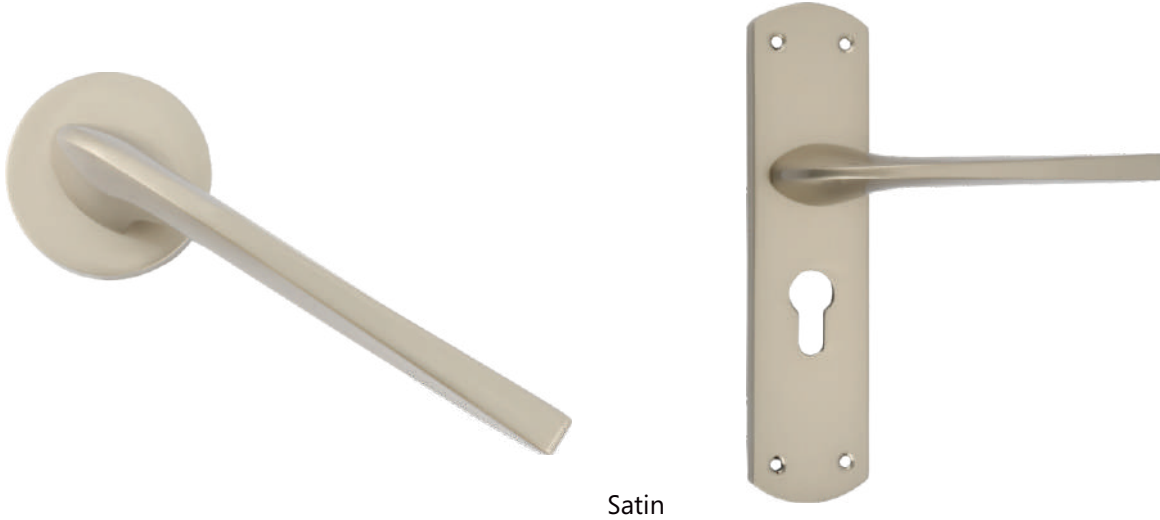

*Rose Handle Combi Sets will come with 45x85 mm lock body and dimple key mortise cylinder

*8" Plate Handle Combi Sets will come with 50x50 mm lock body and dimple key mortise cylinder

*10" Plate Handle Combi Sets will come with 45x85 mm lock body and dimple key mortise cylinder

Set Type	Code	Finish	MRP Only Handle Set(A)	60mm Osk Brass Ultra Combo(B)	70mm Osk Brass Ultra Combo(C)	60mm Osk Zinc Ultra Combo(D)	70mm Osk Zinc Ultra Combo(E)	Pcs/ Carton
Rose Combo Set	R352SN	Satin	2345	3670	3730	3605	3680	12
	R352AB	Antique Brass	2345	3670	3730	3605	3680	12
	R352BL	Glossy Black	2425	3755	3820	3700	3760	12
	R352RG	Rosegold	2475	3800	3865	3740	3810	12
	R352JB	Jet Black	2515	3845	3905	3780	3855	12
8" Plate Combo Set	8P352SN	Satin	2255	3510	3570	3445	3520	16
	8P352AB	Antique Brass	2255	3510	3570	3445	3520	16
	8P352BL	Glossy Black	2330	3590	3655	3535	3595	16
	8P352RG	Rosegold	2385	3645	3710	3585	3655	16
	8P352JB	Jet Black	2425	3685	3745	3620	3695	16
10" Plate Combo Set	10P352SN	Satin	2345	3670	3730	3605	3680	16
	10P352AB	Antique Brass	2345	3670	3730	3605	3680	16
	10P352BL	Glossy Black	2425	3755	3820	3700	3760	16
	10P352RG	Rosegold	2475	3800	3865	3740	3810	16
	10P352JB	Jet Black	2515	3845	3905	3780	3855	16