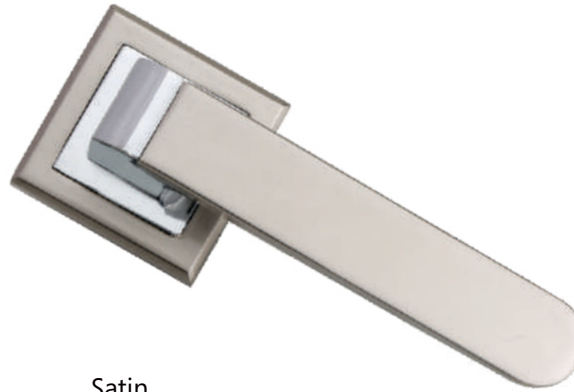

*Rose Handle Combi Sets will come with 45x85 mm lock body and dimple key mortise cylinder

*8" Plate Handle Combi Sets will come with 50x50 mm lock body and dimple key mortise cylinder

*10" Plate Handle Combi Sets will come with 45x85 mm lock body and dimple key mortise cylinder

Satin

Set Type	Code	Finish	60mm Osk Zinc Ultra Combo(B)	70mm Osk Zinc Ultra Combo(C)	Pcs/ Carton
Rose Combo Set	R385SN	Satin	3220	3255	12
	R385AB	Antique Brass	3220	3255	12
	R385BL	Glossy Black	3310	3345	12
	R385RG	Rosegold	3340	3375	12
	R385JB	Jet Black	3380	3415	12
8" Plate Combo Set	8P385SN	Satin	3005	3040	16
	8P385AB	Antique Brass	3005	3040	16
	8P385BL	Glossy Black	3095	3130	16
	8P385RG	Rosegold	3125	3160	16
	8P385JB	Jet Black	3155	3190	16
10" Plate Combo Set	10P385SN	Satin	3270	3305	16
	10P385AB	Antique Brass	3270	3305	16
	10P385BL	Glossy Black	3365	3400	16
	10P385RG	Rosegold	3395	3430	16
	10P385JB	Jet Black	3425	3460	16