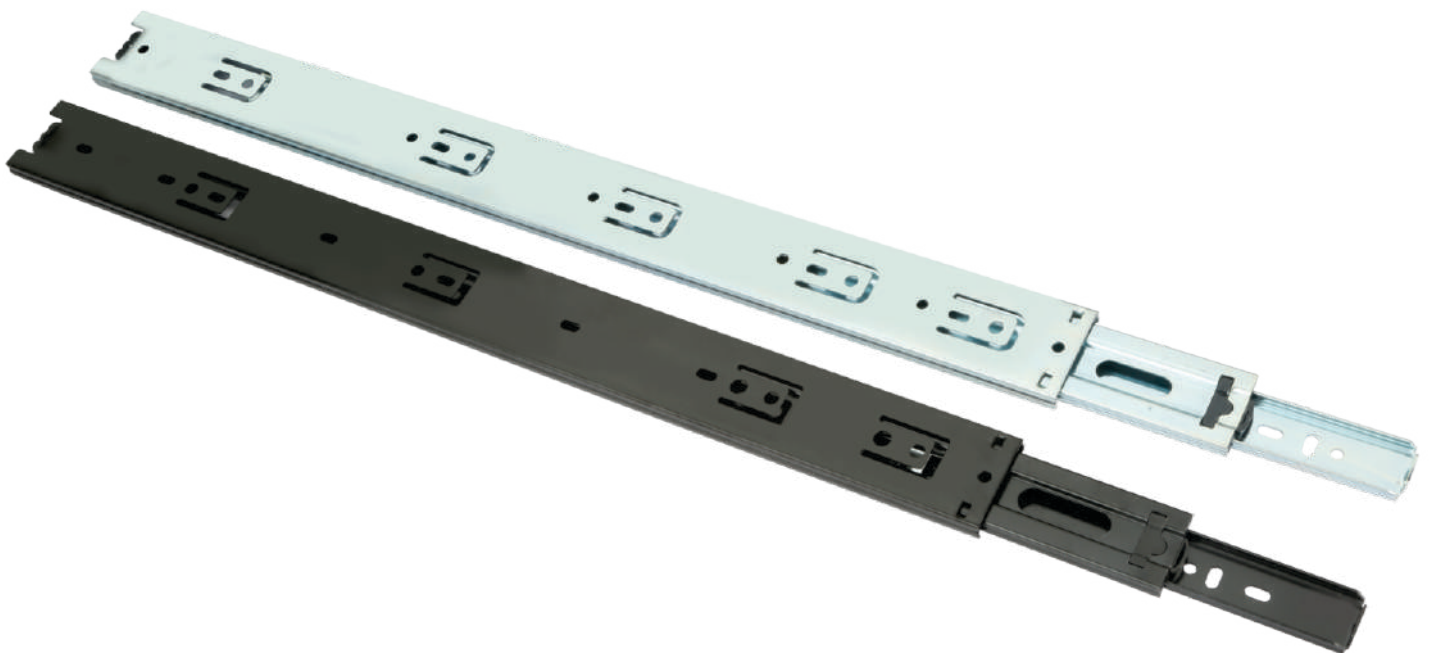

Operational Features:

- **1 Set** Contains, Left + Right, **Ball Bearing** Runners, **Full Extension** Drawer Runner
- Smooth Running **Ball Bearing** Runner With **High Lateral Stability**
- Loading Capacity **45 Kg**
- Finishes : **Black /galvanised Steel, Blue Passivated**
- Easy **Installation** & Removal With Lever

Quality Assurance:

Tested & certified for **1,00,000** opening & closing cycles

CE Certified

Premium Telescopic Drawer Channels

Code/Black Finish	Code/Zinc Finish	Channel Length	Pcs/Carton	MRP/Pair
TC08B	TC08Z	8"/200 MM	15	220
TC10B	TC10Z	10"/250 MM	15	300
TC12B	TC12Z	12"/300 MM	15	360
TC14B	TC14Z	14"/350 MM	15	420
TC16B	TC16Z	16"/400 MM	15	490
TC18B	TC18Z	18"/450 MM	15	560
TC20B	TC20Z	20"/500 MM	15	600
TC22B	TC22Z	22"/550 MM	15	670
TC24B	TC24Z	24"/600 MM	15	750